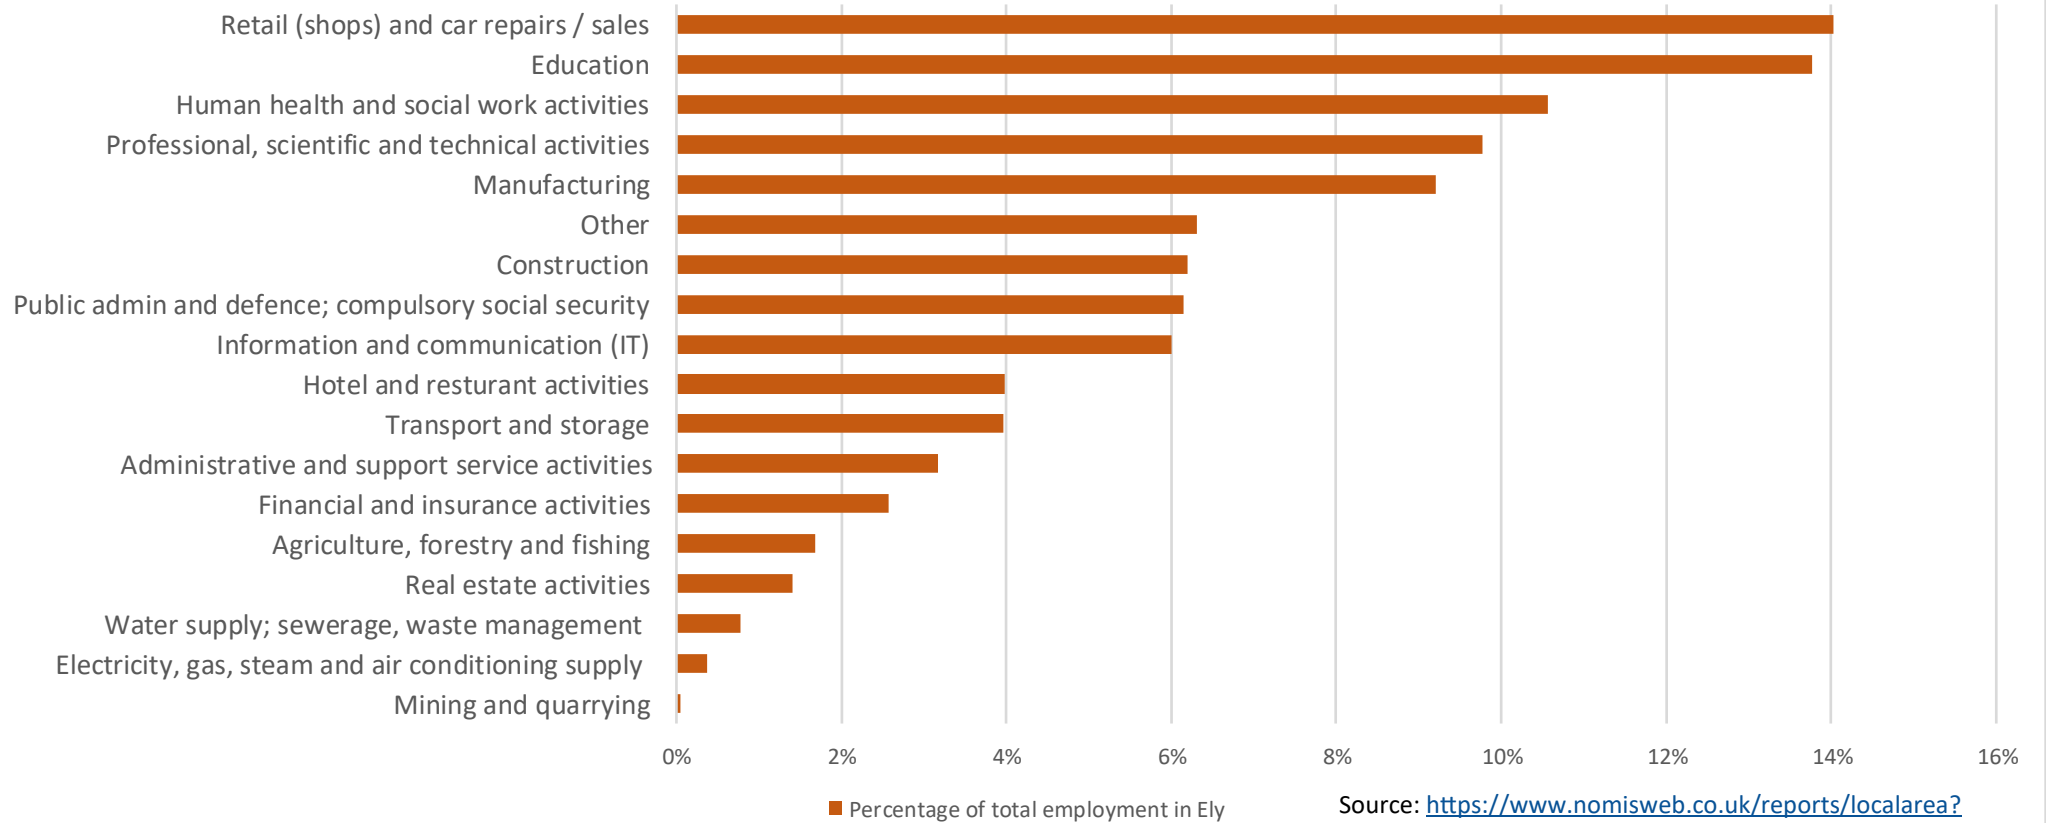

Accounts for 6 %
of all jobs in Ely

Scan Me

Careers info from EU

Information about careers in
public sector and defense

Employment in Ely

Scan Me

EU Careers Info

Website where you can investigate industries by sector and country