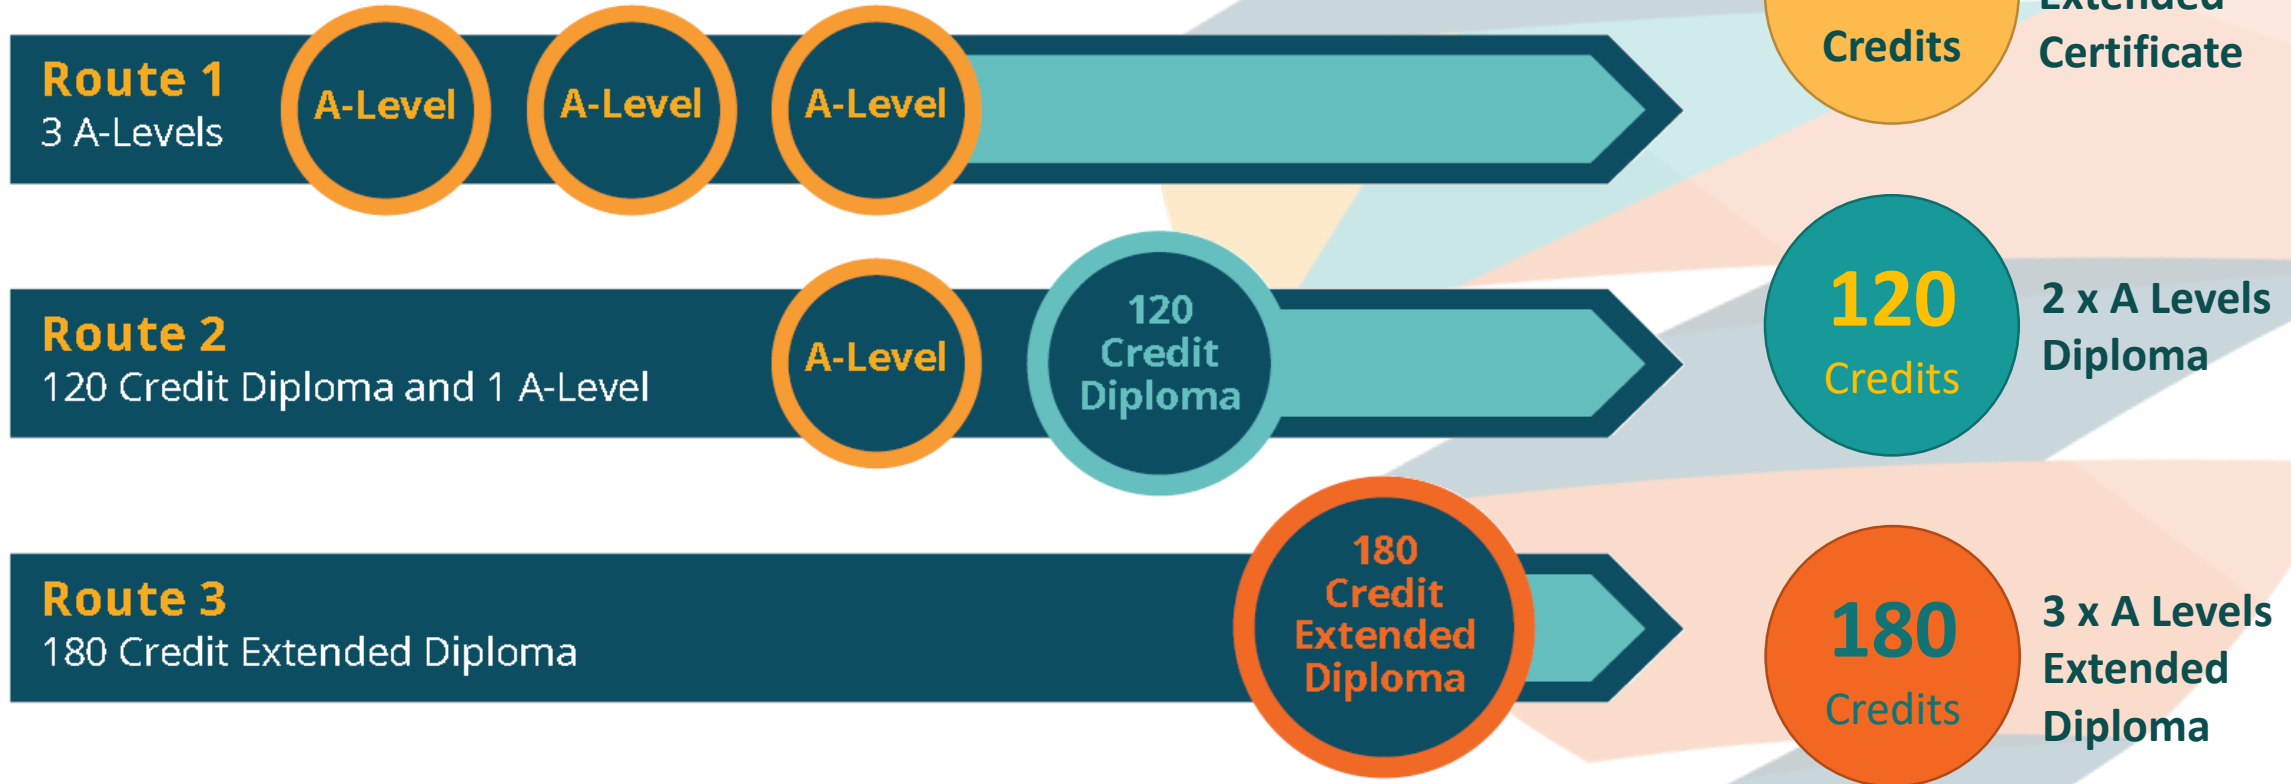

Bishop Laney
Sixth Form

APPLYING FOR 2024

A Level and Level 3 Qualifications

A Levels

Route 1
3 A-Levels

A-Level

A-Level

A-Level

Route 2

120 Credit Diploma and 1 A-Level

A-Level

120
Credit
Diploma

- Accounting ●
- Art & Design ●
- Biology ●
- Business ●
- Chemistry ●
- Computer Science ●
- Economics ●
- English Literature ●
- English Language & Literature ●
- Fashion & Textiles ●

Route 2
120 Credit Diploma and 1 A-Level

A-Level

120
Credit
Diploma

Route 3
180 Credit Extended Diploma

180
Credit
Extended
Diploma

Level 3 Technical

- Applied Science ● ●
- Beauty Therapy ●
- Business ● ● ●
- Criminology ●

Route 4

Direct entry to Level 3 Technical Award (2 years), when retaking either GCSE English or Maths

Level 3
Technical
Award

GCSE
English

GCSE
Maths

Level 2 Transition Year

- Barbering
- Beauty Therapy
- Business Enterprise